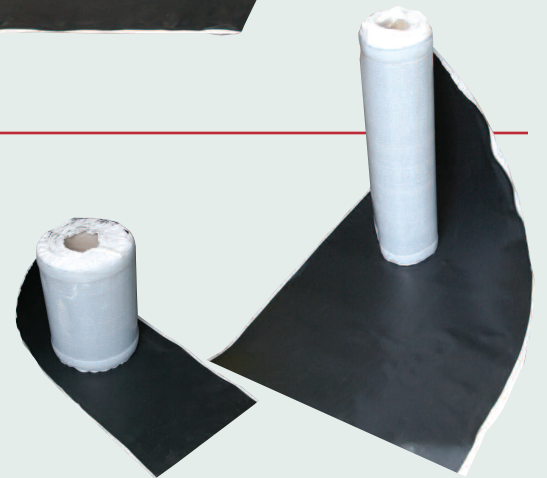

Saving the Contractor Time and Money...Is What We Do!

Toll Free (866) 323-5274

flashcomfg.com