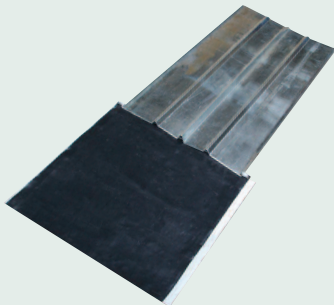

Wakaflex Accessories

<u>Item No.</u>	<u>Description</u>
WGRW5	4" Galvanized x 8" Wakaflex x 5' Roof to Wall
WGV24	24" Tile Valley with Wakaflex