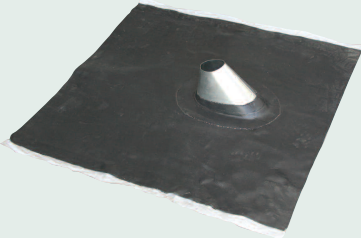

GO GREEN

With Wakaflex Roof Flashings and Accessories

- Durable and flexible flashing suitable for all tile profiles
- Excellent alternative to lead or metal flashing because of its malleability
- Easy to work with and install for even the toughest details
- Easy to handle and self-adhering for fast installation
- Paint-ready and provides a clean, finished look
- No environmental concerns
- High UV resistance

Ideal for roof to wall applications!

Toll Free: (866) 323-5274 • flashcomfg.com

FlashCo[®] SAVES TIME ON THE JOB

Wakaflex Flashings & Accessories for Tile Roof Systems

Wakaflex Plumbers Flashings

<u>Item No.</u>	<u>Description</u>
WGPI522	1 1/2" Plumbers Flashing
WGP2022	2" Plumbers Flashing
WGP3022	3" Plumbers Flashing
WGP4022	4" Plumbers Flashing
WGP6024	6" Plumbers Flashing

Wakaflex Exhaust Flashings for Heated and Fan Exhaust

<u>Item No.</u>	<u>Description</u>
WGE3028	3" Exhaust Flashing
WGE4028	4" Exhaust Flashing
WGE5030	5" Exhaust Flashing
WGE6030	6" Exhaust Flashing
WGE7032	7" Exhaust Flashing
WGE8032	8" Exhaust Flashing
WGET4024	4" T-Top Exhaust Flashing
WGET7026	7" T-Top Exhaust Flashing