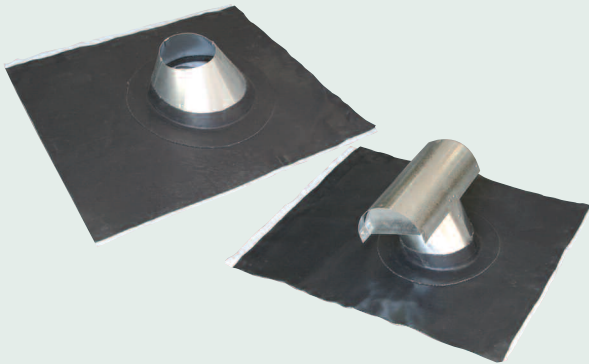

GO GREEN

With Wakaflex Roof Flashings and Accessories

- Durable and flexible flashing suitable for all tile profiles
- Excellent alternative to lead or metal flashing because of its malleability
- Easy to work with and install for even the toughest details
- Easy to handle and self-adhering for fast installation
- Paint-ready and provides a clean, finished look
- No environmental concerns
- High UV resistance

Ideal for roof to wall applications!

Toll Free: (866) 323-5274 • flashcomfg.com

FlashCo[®] SAVES TIME ON THE JOB

Wakaflex Flashings & Accessories for Tile Roof Systems

Wakaflex Plumbers Flashings

<u>Item No.</u>	<u>Description</u>
WGPI522	1 1/2" Plumbers Flashing
WGP2022	2" Plumbers Flashing
WGP3022	3" Plumbers Flashing
WGP4022	4" Plumbers Flashing
WGP6024	6" Plumbers Flashing

Wakaflex Exhaust Flashings for Heated and Fan Exhaust

<u>Item No.</u>	<u>Description</u>
WGE3028	3" Exhaust Flashing
WGE4028	4" Exhaust Flashing
WGE5030	5" Exhaust Flashing
WGE6030	6" Exhaust Flashing
WGE7032	7" Exhaust Flashing
WGE8032	8" Exhaust Flashing
WGET4024	4" T-Top Exhaust Flashing
WGET7026	7" T-Top Exhaust Flashing