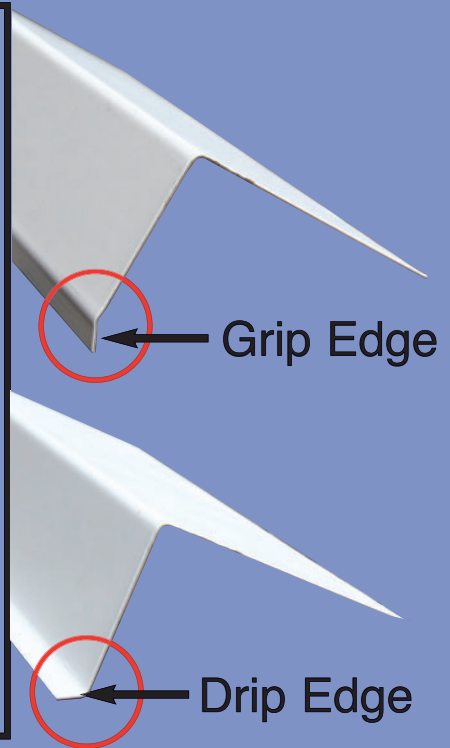

FlashCo[®]

Manufacturing, Inc.

TPO and PVC CLADDED EDGE METAL/NOSING

Packaged 10 per bundle

**2" x 4" x 10'
IN STOCK
READY
TO SHIP**

**Other Sizes
Readily Available**

Scuppers and other accessories constructed with Cladded Metal