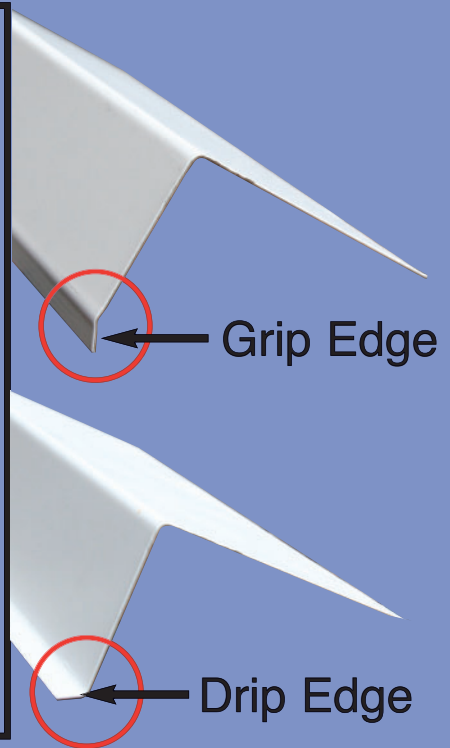

FlashCo[®]

Manufacturing, Inc.

TPO and PVC CLADDED EDGE METAL/NOSING

Packaged 10 per bundle

2" x 4" x 10'
IN STOCK
READY
TO SHIP

Other Sizes
Readily Available

Scuppers and other accessories constructed with Cladded Metal