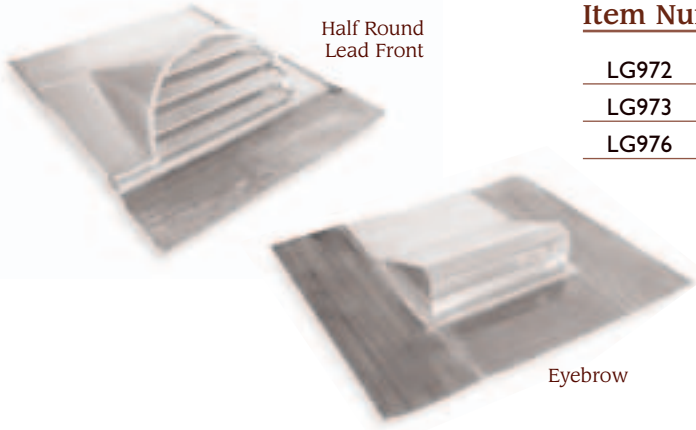

## ROOF VENT FLASHINGS

### Dormer and Eyebrow Roof Vents

Item Number	Description
LG972	100si 12" x 24" Half Round with Lead Front
LG973	100si 12" x 24" Half Round with Lead Front & Sides
LG976	50si Eyebrow Vent with Lead Front & Sides

### J Vents, Standard and Large Lead Base

Item Number	Size/Type	Base Dimension
LG4JVN	4" J	18" x 18"
LG4JVNL	4" J	24" x 24"
LG8JV	8" J	22" x 22"
LG8JVL	8" J	26" x 26"
LG12JV	12" J	24" x 24"
LG12JVL	12" J	32" X 32"

### Roof and Roof Cap Vents

Item Number	Size/Color	Base Dimensions
LRC4BLK	4" Black	18" x 18"
LRC4BRN	4" Brown	18" x 18"
LRC4GRY	4" Gray	18" x 18"
LRC6BLK	6" Black	20" x 20"
LRC6BRN	6" Brown	20" x 20"
LRCGRY	6" Gray	20" x 20"
LRVBLK	38si/Black	18" x 18"
LRVBRN	38si/Brown	18" x 18"
LRVGRY	38si/Gray	18" x 18"
LGRVO38P	38si/Primed	18" x 18"