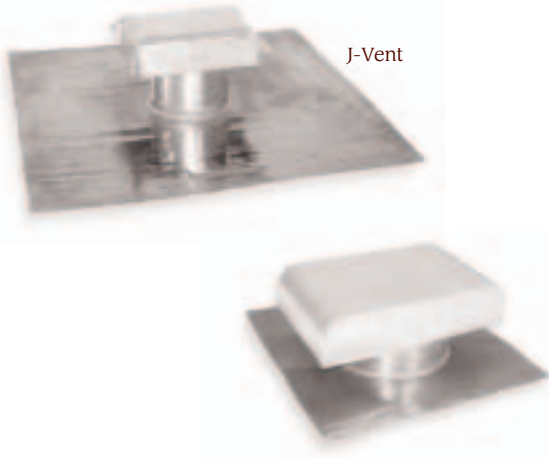

## ROOF VENT FLASHINGS

### Dormer and Eyebrow Roof Vents

Item Number	Description
LG972	100si 12" x 24" Half Round with Lead Front
LG973	100si 12" x 24" Half Round with Lead Front & Sides
LG976	50si Eyebrow Vent with Lead Front & Sides

### J Vents, Standard and Large Lead Base

Item Number	Size/Type	Base Dimension
LG4JVN	4" J	18" x 18"
LG4JVNL	4" J	24" x 24"
LG8JV	8" J	22" x 22"
LG8JVL	8" J	26" x 26"
LG12JV	12" J	24" x 24"
LG12JVL	12" J	32" X 32"