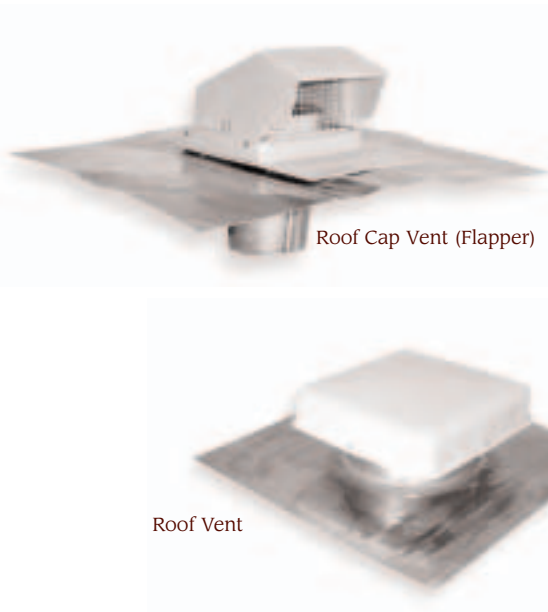

### Dormer and Eyebrow Roof Vents

Item Number	Description
LG972	100si 12" x 24" Half Round with Lead Front
LG973	100si 12" x 24" Half Round with Lead Front & Sides
LG976	50si Eyebrow Vent with Lead Front & Sides

### J Vents, Standard and Large Lead Base

Item Number	Size/Type	Base Dimension
LG4JVN	4" J	18" x 18"
LG4JVNL	4" J	24" x 24"
LG8JV	8" J	22" x 22"
LG8JVL	8" J	26" x 26"
LG12JV	12" J	24" x 24"
LG12JVL	12" J	32" X 32"

### Roof and Roof Cap Vents

Item Number	Size/Color	Base Dimensions
LRC4BLK	4" Black	18" x 18"
LRC4BRN	4" Brown	18" x 18"
LRC4GRY	4" Gray	18" x 18"
LRC6BLK	6" Black	20" x 20"
LRC6BRN	6" Brown	20" x 20"
LRCGRY	6" Gray	20" x 20"
LRVBLK	38si/Black	18" x 18"
LRVBRN	38si/Brown	18" x 18"
LRVGRY	38si/Gray	18" x 18"
LGRVO38P	38si/Primed	18" x 18"