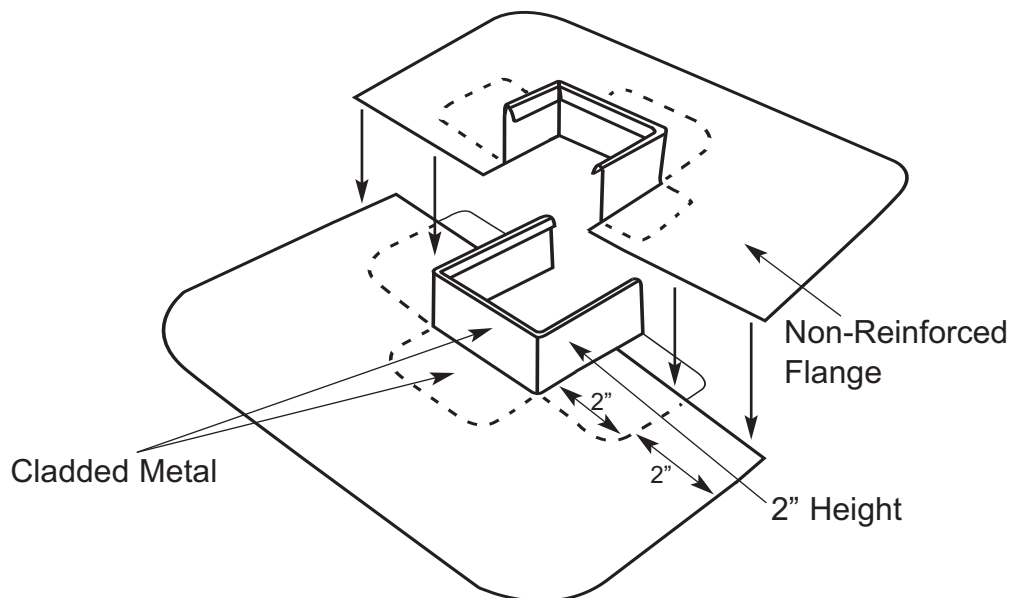

# ROOF SYSTEM: LOW SLOPE - SINGLE-PLY

Type: TPO  PVC  Other

Standard Non-Reinforced Membrane  
With 6" Flange:

Color: White  Tan  Gray

Reinforced Membrane is Optional

Standard 2" Height

Cladded Metal is coated 24 Gauge Galvanized Steel

Standard Sizes:

4" x 4"     8" x 8"

6" x 6"     12" x 12"

Other sizes made to order

Width: \_\_\_\_\_ Length: \_\_\_\_\_

(All Dimensions in Inches)

Top View

Order Quantity: \_\_\_\_\_