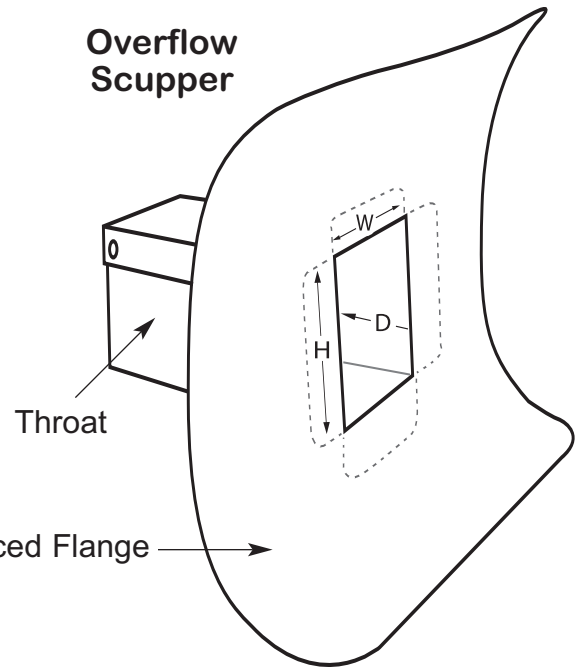

ROOF SYSTEM: LOW SLOPE - SINGLE-PLY

Scupper: Throughwall Overflow

Type: TPO PVC Other

Standard Non-Reinforced Membrane
With 6" Flange:

Color: White Tan Gray

Reinforced Membrane is Optional

Cladded Metal is coated 24 Gauge Galvanized Steel
with 3" Flange for fastening to wall and deck.

Throat Dimensions:

Width: _____

Height: _____

Depth: _____

(All Dimensions in Inches)

Throughwall Scupper

Order Quantity: _____
Use 1 sheet per size.

For Sales and Service: