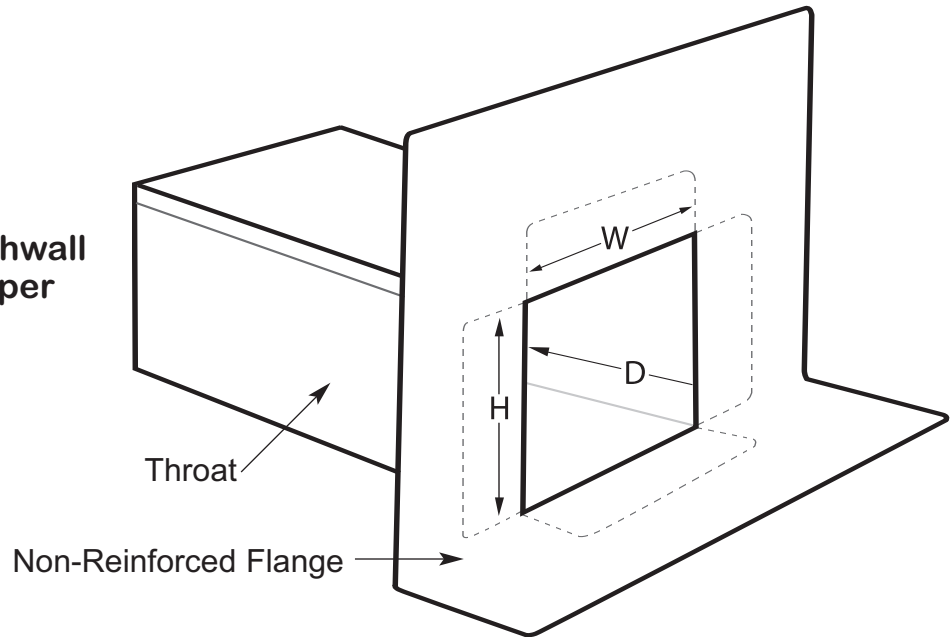

ROOF SYSTEM: LOW SLOPE - SINGLE-PLY

Scupper: Throughwall Overflow

Type: TPO PVC Other

Standard Non-Reinforced Membrane
With 6" Flange:

Color: White Tan Gray

Reinforced Membrane is Optional

Cladded Metal is coated 24 Gauge Galvanized Steel
with 3" Flange for fastening to wall and deck.

Throat Dimensions:

Width: _____

Height: _____

Depth: _____

(All Dimensions in Inches)

Throughwall Scupper

Order Quantity: _____
Use 1 sheet per size.

For Sales and Service: