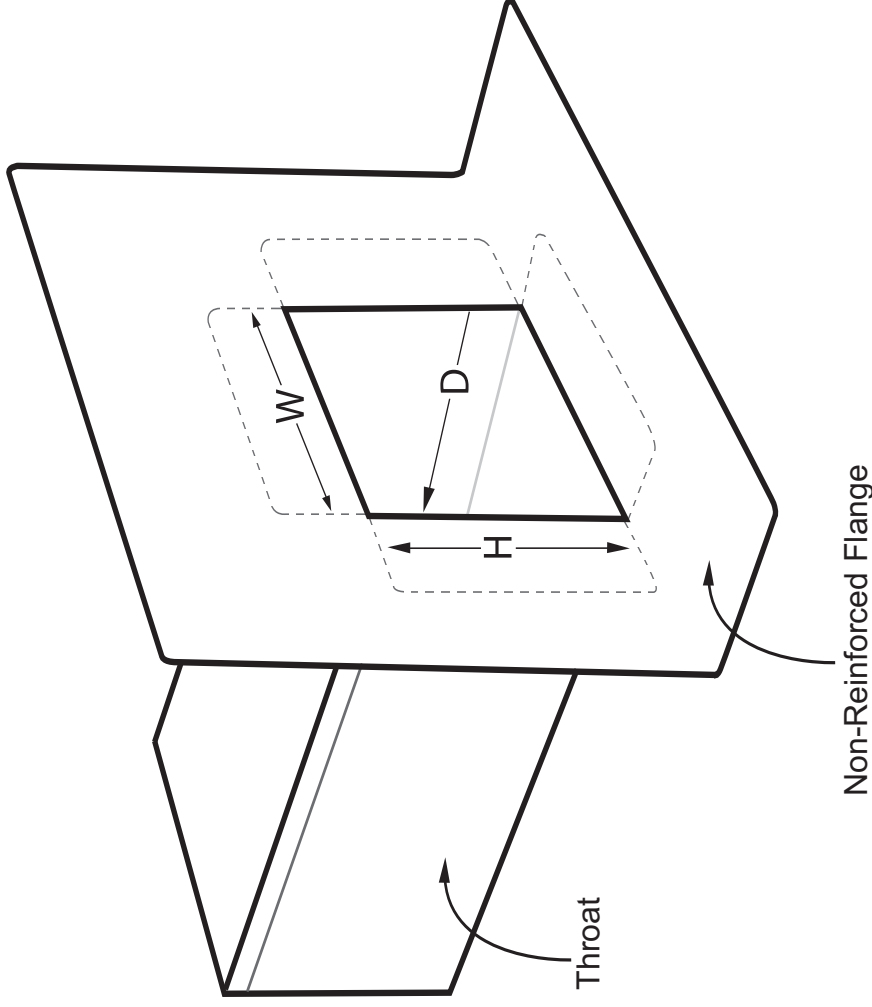

ROOF SYSTEM: LOW SLOPE - SINGLE-PLY

Type: TPO ☐ PVC ☐ Other ☐

Standard Non-Reinforced Membrane
With 6" Flange:

Color: White ☐ Tan ☐ Gray ☐

Reinforced Membrane is Optional

Cladded Metal is coated 24 Gauge Galvanized Steel
with 3" Flange for fastening to wall and deck.

Throat Dimensions:

Width: _____

Height: _____

Depth: _____

(All Dimensions in Inches)

Order Quantity: _____
Use 1 sheet per size.

For Sales and Service:

Phone: 866-323-5274

Fax: 707-824-5858

E-mail: sales@flashcomfg.com

Drawing: SP001
Throughwall Scupper Flashing - Single-Ply

SPEC-SHEET
AVAILABLE ONLINE

FlashCo
Manufacturing, Inc.

©2009 FlashCo Manufacturing, Inc.