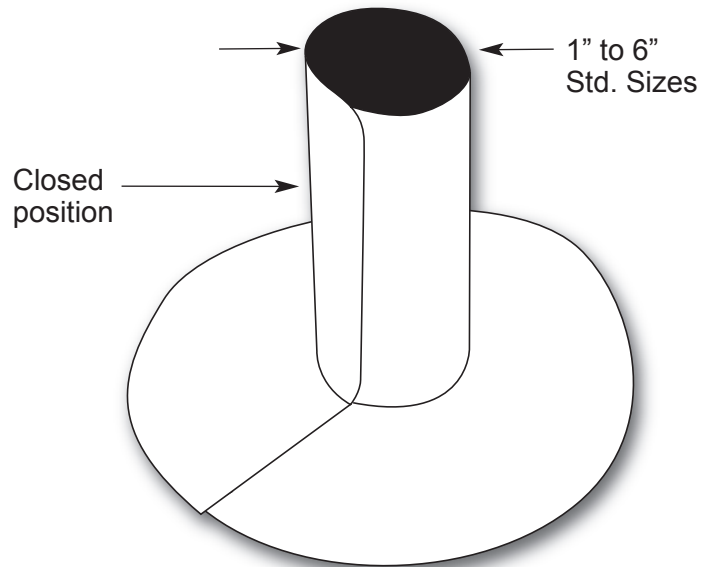

Nominal size indicates maximum size part will effectively fit. Each size can accommodate a pipe up to 1" smaller.

Other Sizes Made to Order

Specify Diameter \_\_\_\_\_ Inches

or Provide Circumference: \_\_\_\_\_ Inches

Riser Height: 8" Std.  12"  OR \_\_\_\_\_ Inches

(All Dimensions in Inches)

Quantity: \_\_\_\_\_

Standard 90° Angle

or Specify Angle: \_\_\_\_\_

Use 1 sheet per size.

For Sales and Service:

Phone: 866-323-5274 • Fax: 707-824-5858 • E-mail: sales@FlashCoMfg.com