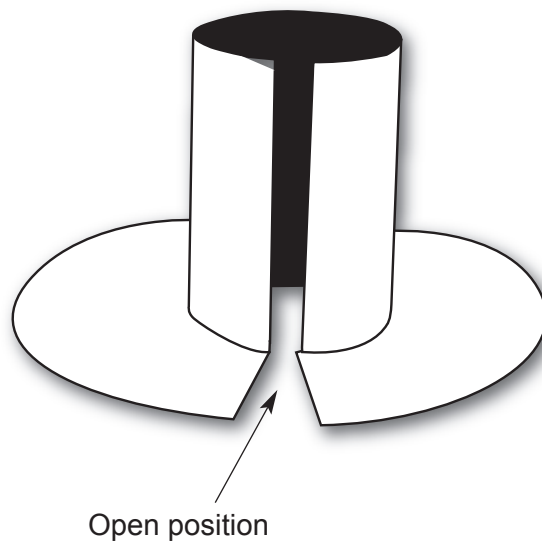

Nominal size indicates maximum size part will effectively fit. Each size can accommodate a pipe up to 1" smaller.

Other Sizes Made to Order

Specify Diameter \_\_\_\_\_ Inches

or Provide Circumference: \_\_\_\_\_ Inches

Riser Height: 8" Std.  12"  OR \_\_\_\_\_ Inches

(All Dimensions in Inches)

Quantity: \_\_\_\_\_

Standard 90° Angle

or Specify Angle: \_\_\_\_\_

Use 1 sheet per size.

For Sales and Service:

Phone: 866-323-5274 • Fax: 707-824-5858 • E-mail: sales@FlashCoMfg.com