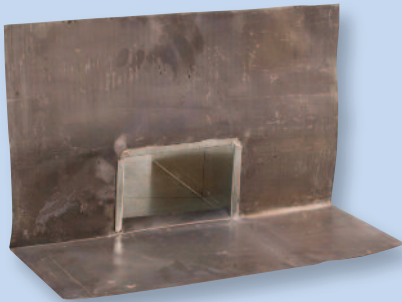

## SPLIT JACKS ARE HUGE TIME SAVERS!

- Open it up
- Wrap it around the penetration
- Solder it closed

### FlashWrap™ for Square Penetrations

**LEAD • COPPER • ZINC**  
Choose Your Metal...We've Got You Covered!

**Pitch Pockets**

Made to order

Open position

Closed position

**Scuppers**

Made to order

Throughwall Scupper without Cant Strip

Throughwall Scupper with Cant Strip

**Solder and Accessory Items**

La-Co Paste Flux

Tri-Bar Solder

Flux Brushes

La-Co Liquid Flux

**LEAD • COPPER • ZINC**  
Choose Your Metal...We've Got You Covered!